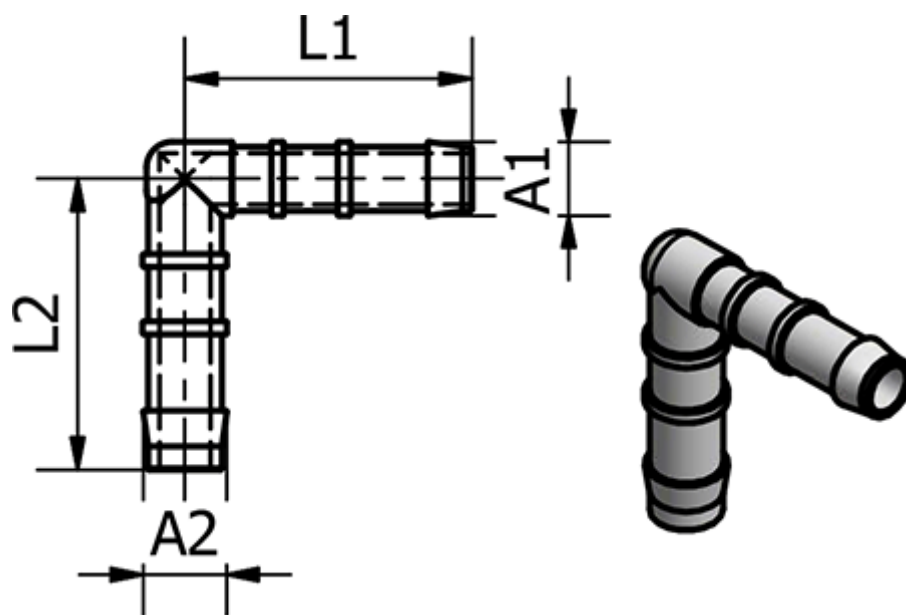

Data Sheet

Article number: 58634814

Description: Tube Connector 34.814, $\text{Ø}10/\text{Ø}10$
Angle

Measures

Ext. Hose Diameter A1 = 10

Ext. Hose Diameter A2 = 10

L1 = 31

L2 = 33.5